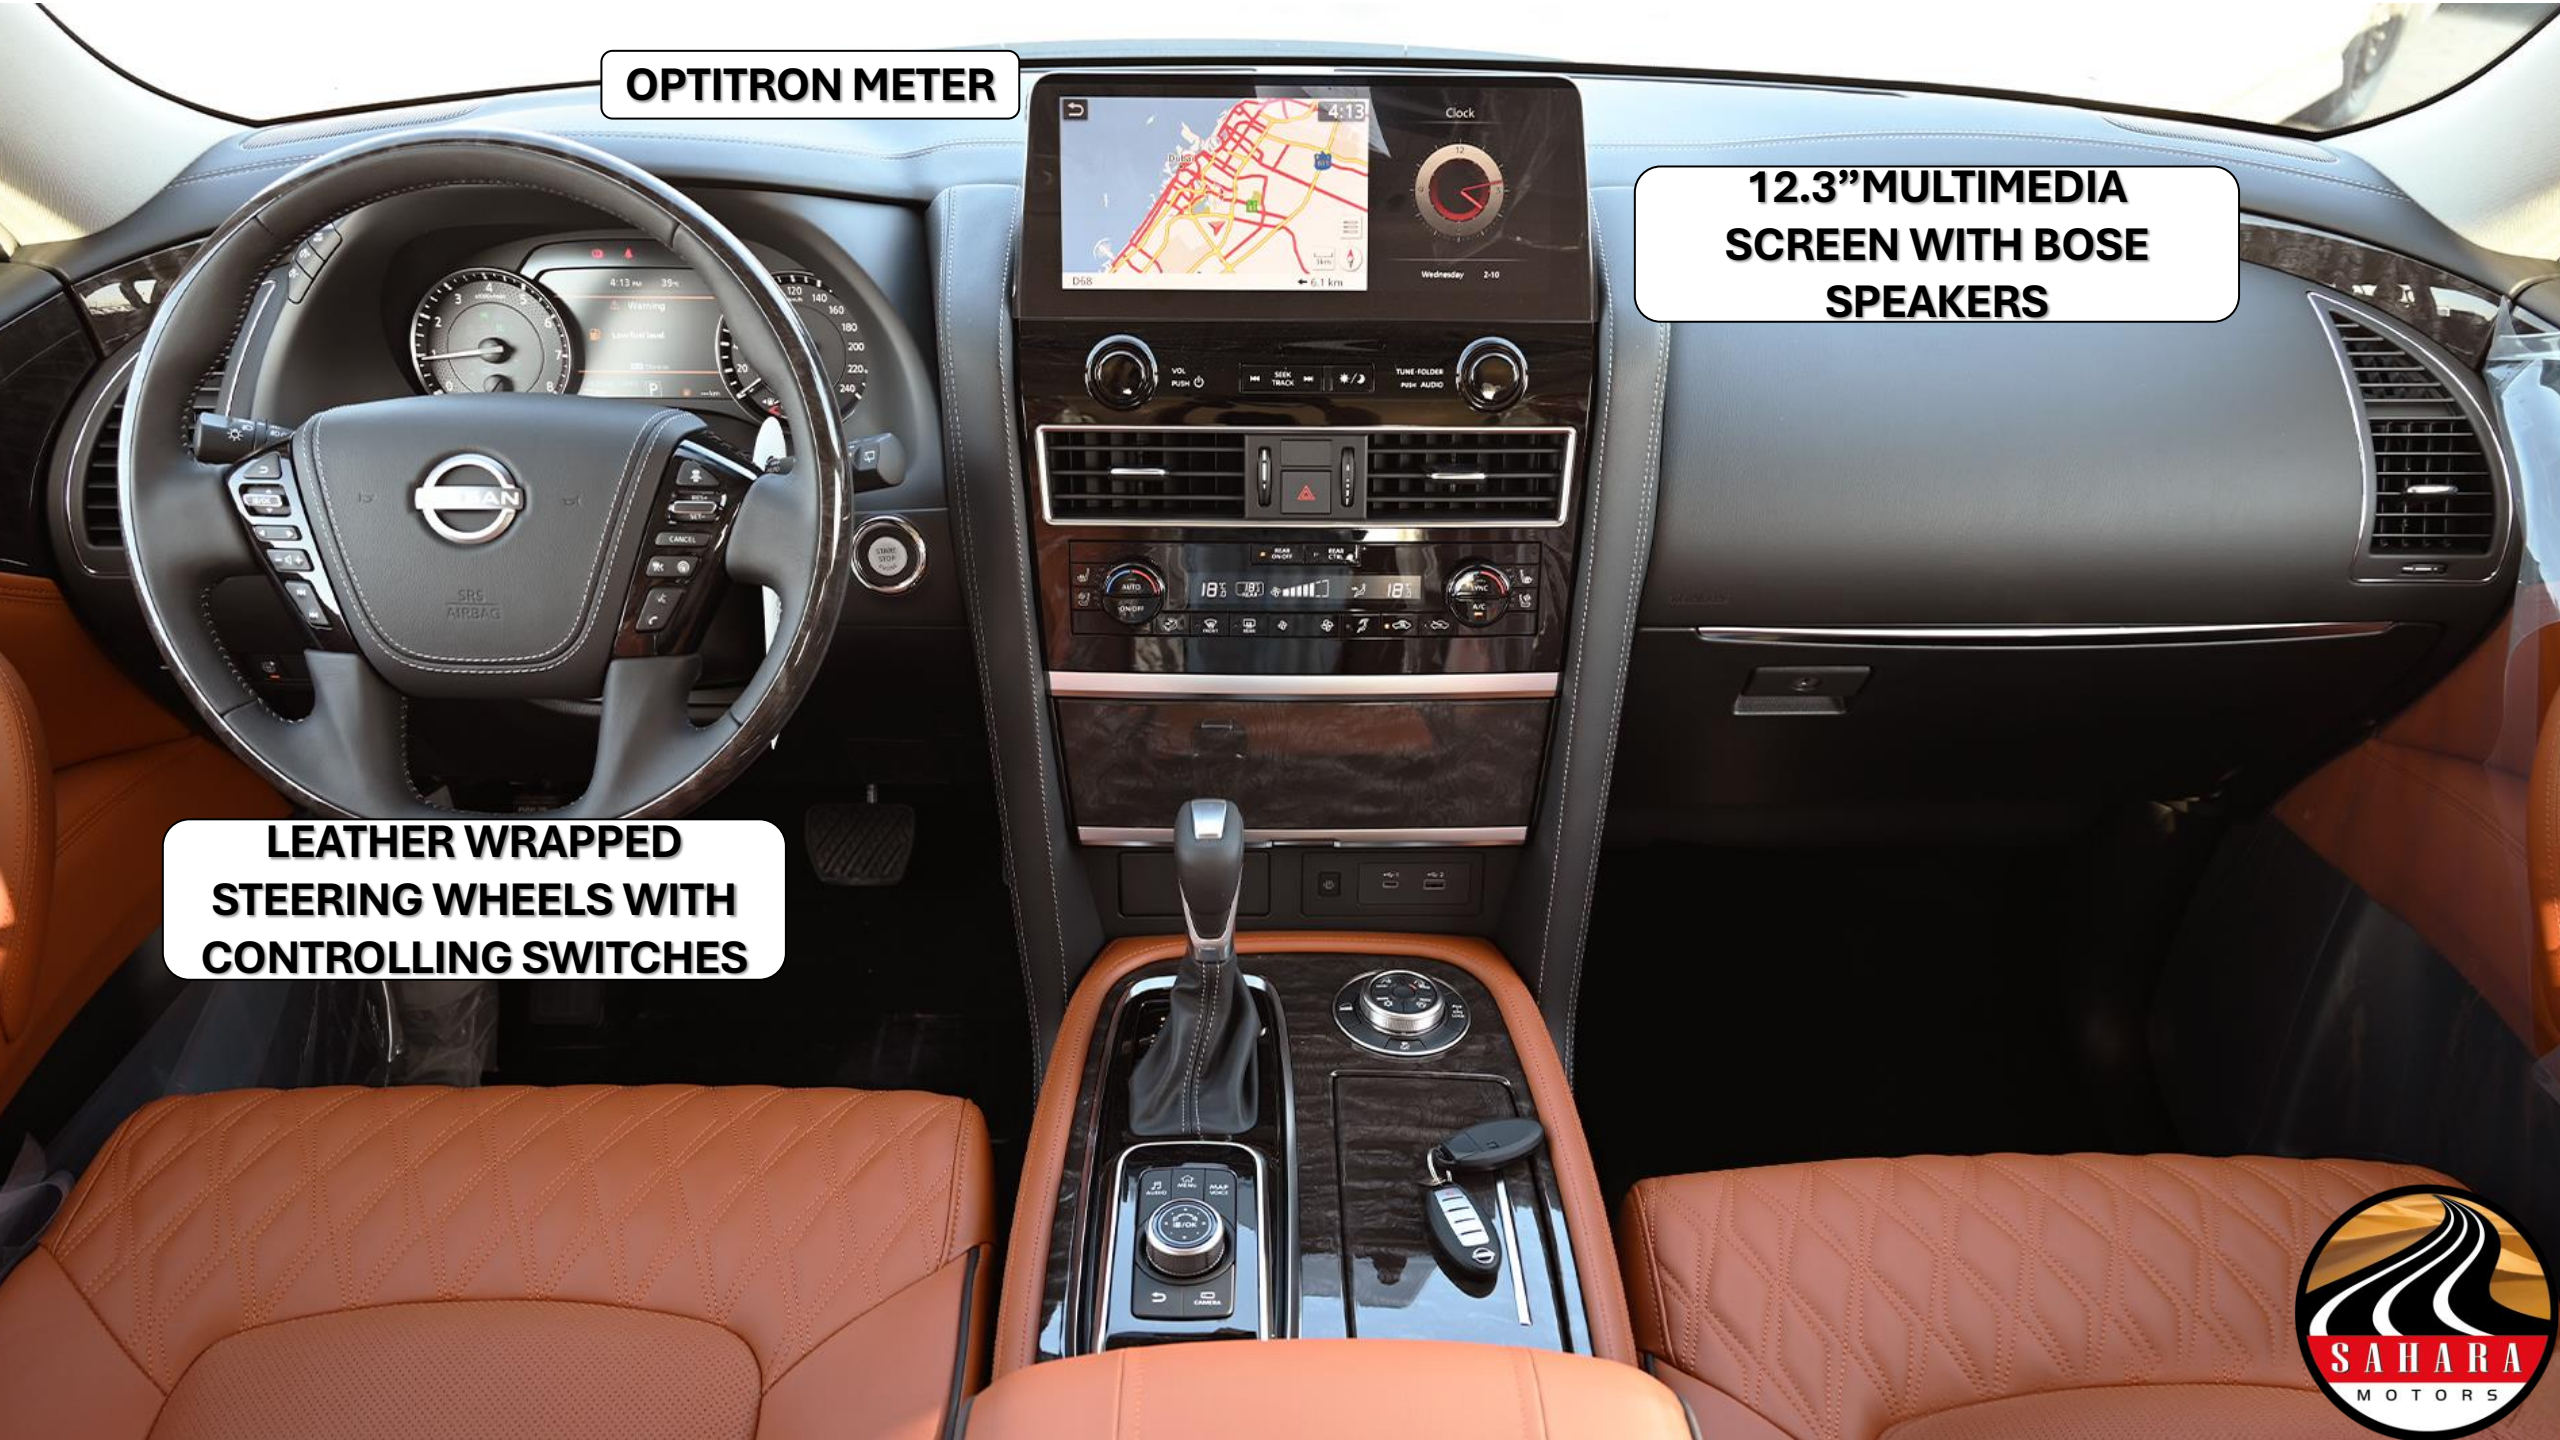

2024 NISSAN PATROL LE PLATINUM V8 5.6L PETROL 7 SEAT AUTOMATIC

ROOF SPOILERS

**BLIND SPOT MONITOR
WITH RCTA**

2024 NISSAN PATROL LE PLATINUM V8 5.6L PETROL 7 SEAT AUTOMATIC

**HIGH MOUNT
STOP LED LAMP**

**POWER BACK
DOOR**

VENTILATED SEATS

LEATHER SEATS

**POWER ADJUSTABLE SEATS
WITH LUMBAR SUPPORT**

REAR AC DUCT

**ARM REST & CUP
HOLDER**

OPTITRON METER

**12.3" MULTIMEDIA
SCREEN WITH BOSE
SPEAKERS**

**LEATHER WRAPPED
STEERING WHEELS WITH
CONTROLLING SWITCHES**

POWER STEERING

360 DEGREE CAMERA

REAR MIRROR

OPTITRON METER

The image shows the front interior of a car. The driver's seat is on the left, upholstered in brown leather with a diamond-stitch pattern. The center console is visible, featuring a gear shifter and handbrake. The dashboard and infotainment system are in the center, with a large screen displaying a navigation map. The passenger side is on the right, showing a large air vent and a door panel. The background is a desert landscape with sand dunes and mountains under a clear sky.

**DRIVER SEAT MEMORY
FUNCTION**

**LANE DEPARTURE ALERT
INTELLIGENT CRUISE CONTROL
FORWARD COLLISION WARNING PFCW**

2024 NISSAN PATROL LE PLATINUM V8 5.6L PETROL 7 SEAT AUTOMATIC

ENGINE:V8, 5.6L
OUTPUT HP:400
TORQUE :560 NM
TRANSMISSION:7 SPEEDS AUTOMATIC TRANSMISSION
WITH MANUAL SHIFT MODE
FUEL INJECTION :V.V.E.L (VARIABLE VALVE EVENT & LIFT)
BRAKES :VENTILATED (FR+ RR)
TYRE SIZE:275/60 R20 ALL SEASON
HYDRAULIC BODY MOTION CONTROL
D.I.G(DIRECT INJECTION GASOLINE)
VARIABLE 4WD SYSTEM WITH ROAD MANAGEMENT
MODES
HIGH BEAM ASSIST
VARIABLE INTERMITTENT+ SPEED SENSITIVE+ RAIN
SENSITIVE
LEATHER, WOOD GRAIN STEERING WHEEL
LEATHER & ALCANTARA, CARBON PRINT STEERING
(NISMO)
HYDRAULIC POWERED (TOPS)
ELECTRIC TILT & TELESCOPIC
STEERING SWITCH (AUDIO+ NAVI +TEL+ VR + ASCD +
ICE+ SAFETY SHIELD)
4WD SW (4L + 4H +AUTO+ VARIABLE 4X4 MODE)